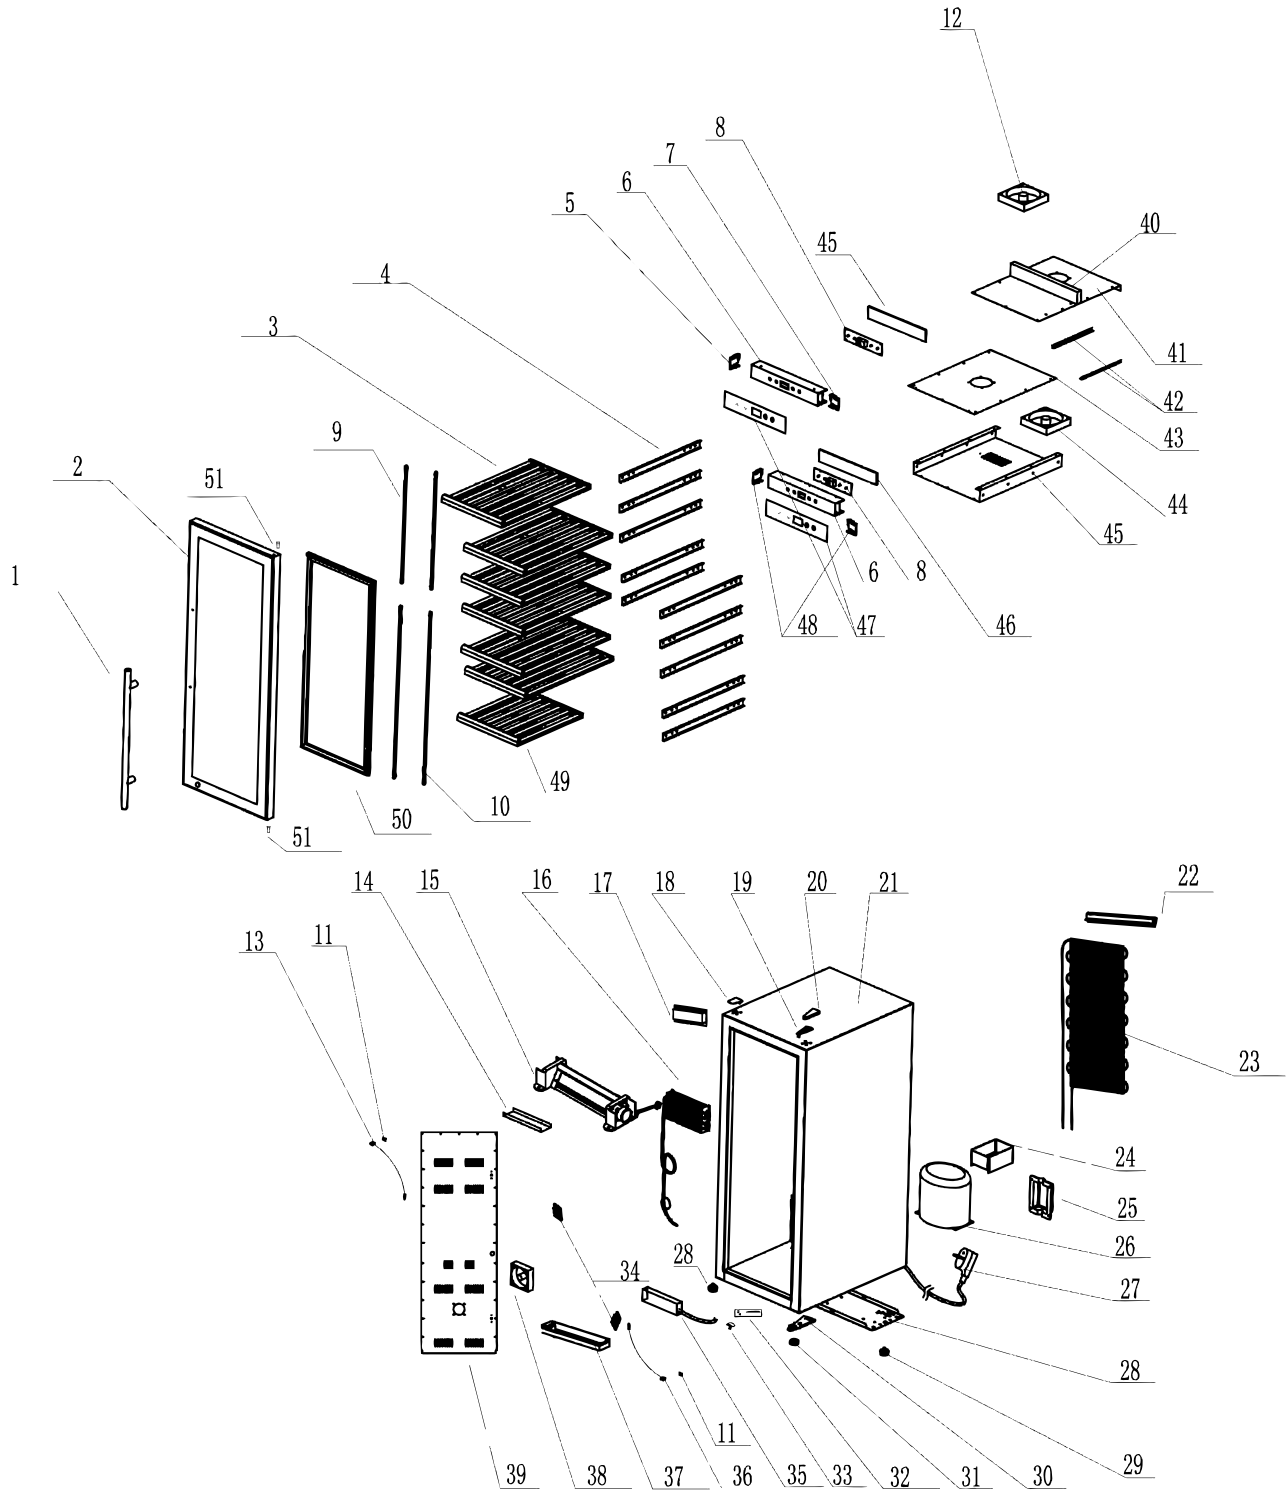

Parts Breakdown

Model WC-CN-0181-D 45258

Parts Breakdown

Model WC-CN-0181-D 45258

Item No.	Description	Position	Item No.	Description	Position	Item No.	Description	Position
79668	Handle Stainless Steel for 45258	1	79687	Hinge Cover for 45258	20	79704	Top Ventilation Board for 45258	41
79669	Door Assemble Stainless Steel Door for 45258	2	79688	Casing for 45258	21	79705	Fixed Plate for 45258	42
79671	Upper Wood Shelf for 45258	3	68799	Condenser Strip for 45258	22	79706	Up Cover (Mid. Board) for 45258	43
79672	Sliding Trace Left for 45258	4	79690	Condenser for 45258	23	AM666	8025 Fan for 45258	44
AM667	Sliding Trace Right for 45258	4	79691	Water Tray for 45258	24	79707	Bottom Cover for 45258	45
79676	Electric Box Support Left for 45258	5	79692	Hidden Line Box for 45258	25	79677	Control Box PVC for 45258	46
79674	Control Box for 45258	6	79693	Compressor for 45258	26	79710	Control Panel Sticker-Silver for 45258	47
AM665	Electric Box Support Right for 45258	7	79694	Power Supply Cord for 45258	27	79708	Fixation Electrical Box (Down) for 45258	48
79675	Display PCB for 45258	8	79695	Compressor Support Plate for 45258	28	79709	Bottom Wood Shelf for 45258	49
68795	LED Light Strip-Blue for 45258	9, 10	79696	Front Foot for 45258	29	79670	Door Gasket for 45258	50
68797	Sensor Cap Foam for 45258	11	79697	Down Hinger+Foot for 45258	30, 31	79712	Shaft Sleeve for 45258	51
79681	Fan-1 for 45258	12	68800	Lock Bracket+Plastic Cushion for 45258	32, 33	79713	Carton for 45258	52
79682	Up-Sensor for 45258	13	79700	Sensor Cap for 45258	34	64165	Slanted Shelf for 45258	53
79683	PVC Sink for 45258	14	79698	Heating Wire for 45258	35	68726	Starting Components for the Compressor LG MA53LBCG for 45258	54
68798	Motor General Assembly Drawing for 45258	15	79699	Down Sensor for 45258	36	69707	Key for 45258	55
79684	Evaporator for 45258	16	79711	Watershed Plate for 45258	37	68796	LED Light Strip - White for 45258	56, 57
79689	Electric Board for 45258	17	79701	8025 Fan for 45258	38	68739	Door Limit - Stainless Steel Door for 45258	58
79685	Top Cover for 45258	18	68802	Back Ventilation Board for 45258	39			
79686	Upper Hinger for 45258	19	79703	Sealing (Froming) for 45258	40			